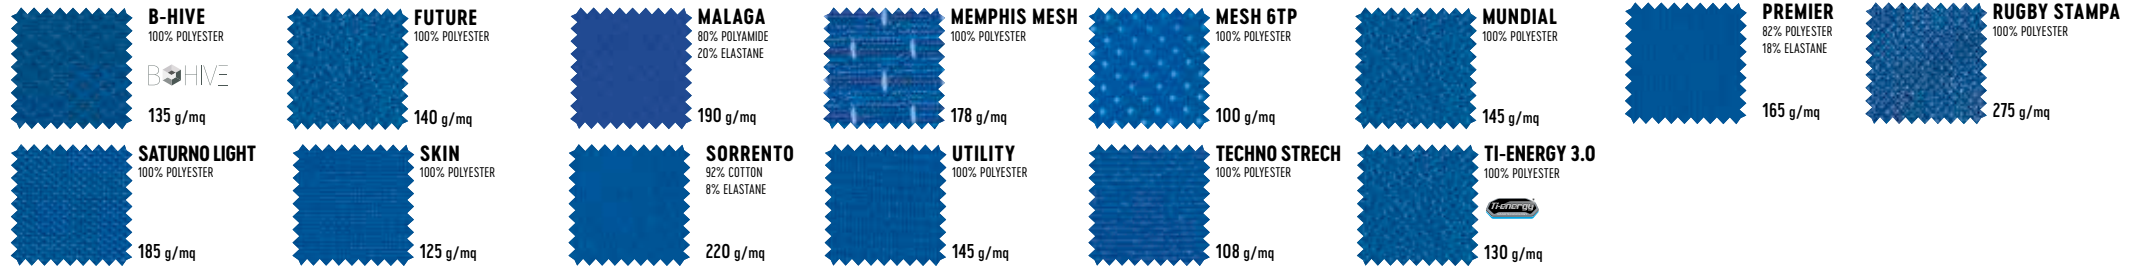

COMPETITION TEXTILE