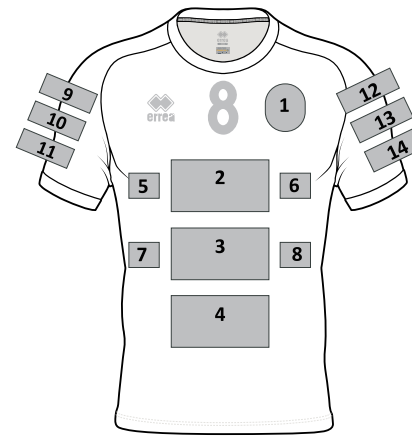

FRONT

- 1 BADGE (h x w cm) .....
- NUMBER (cm h) .....
- 2 LOGO (h x w cm) .....
- 3 LOGO (h x w cm) .....
- 4 LOGO (h x w cm) .....
- 5 LOGO (h x w cm) .....
- 6 LOGO (h x w cm) .....
- 7 LOGO (h x w cm) .....
- 8 LOGO (h x w cm) .....

RIGHT SLEEVE

1. 9 LOGO (h x w cm) .....
   - 10 LOGO (h x w cm) .....
   - 11 LOGO (h x w cm) .....
2. ### LEFT SLEEVE
3. 12 LOGO (h x w cm) .....
   - 13 LOGO (h x w cm) .....
   - 14 LOGO (h x w cm) .....

BACK

- NAME cm h
- NUMBER cm h
- 15 LOGO (h x w cm) .....
- 16 LOGO (h x w cm) .....
- 17 LOGO (h x w cm) .....
- 18 LOGO (h x w cm) .....

RIGHT

LEFT

LEFT

RIGHT