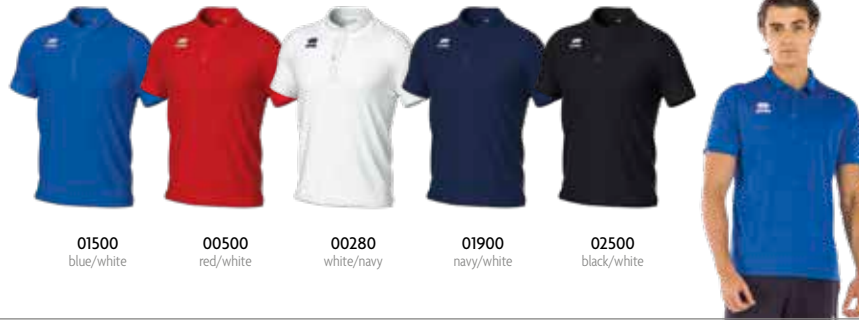

VIENNA

2025
£ 32,95 £ 26,95
Adult **GM1COC** Junior **GM1CIC**
S-3XL XXS-XS

B-HIVE 100% polyester - 135 g/mq
SKIN 100% polyester - 125 g/mq

CLASS

2027
£ 38,95 £ 31,95
Adult **GM2DOC** Junior **GM2DIC**
S-3XL XS

COTTON 1186 - 100% cotton